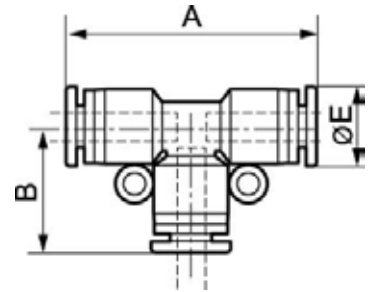

## CONEX PUSH-TO CONNECT FITTINGS BAGS

Equal union tee - RPT ET

Min/max operating pressure

0 / 145 psi

Temperature min/max

32 / 140 °F

Part number	Net weight (Kg)
RPT ET3131P	0
RPT ET4141P	0
RPT ET5151P	0
RPT ET3838P	0